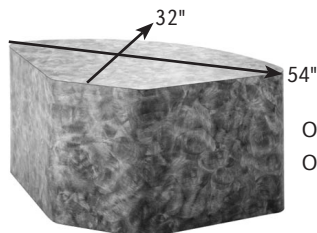

OCCASIONAL TABLES - NON RECESSED BASE

	Model No./Description	Top Style	Shpg Wght	Dimensions	Self Edge
 	3356 UP/MID Elliptical Shape End Table	Laminate	1/Ctn. 40 Lbs.	27 x 18 HT: 17	$1154
 	3360 UP/MID 90° Corner Table	Laminate	1/Ctn. 85 Lbs.	29 x 14 x 90° Radius HT: 17	$1859

OCCASIONAL TABLES - RECESSED BASE

	Model No./Description	Top Style	Shpg Wght	Dimensions	Self Edge
 	3358 UP/MID Elliptical Shape End Table w/Recessed Base	Laminate	1/Ctn. 45 Lbs.	27 X 18 HT: 17	$1312
 	3362 UP/MID 90° Corner Table w/Recessed Base	Laminate	1/Ctn. 90 Lbs.	29 x 14 x 90° Radius HT: 17	$2145

Overall Width: 54"
Overall Depth: 32"