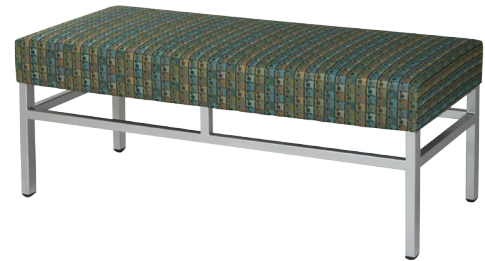

DAL BENCH

The Dal Bench features one, two and three seat benches on metal frames. Dal fully upholstered benches offer many options to coordinate with any public space.

DAL GENERAL SPECIFICATIONS

- Frame** Frame assembly is welded 1" x 1.5" steel construction. All welds are hand brazed to a smooth finish. Bench seats have a 1" multi-ply wood support.
- Upholstery** For upholstery options choose from fabric, vinyl, crypton, leather or Customer's Own Material (COM).
Upholstery: Seat foam is bonded to hardwood frame. Seat cushions are 4" graded, high resiliency block foam covered entirely with special bonded polyester fiber to protect final upholstery. ERG uses only waterbase glues and adhesives in all our upholstery process.
- Glides** Nylon glides are factory installed on all benches
- Warranty** ERG offers a lifetime warranty on all foam and frames.

OPTIONS

- CA133 Fire Retardant Option: CODE: FR6 - add \$350 for 1-Seat; FR7 - add \$650 for 2-Seat; FR8 - add \$850 for 3-Seat bench to list price.

ORDERING INFORMATION

To Order Please Specify:

- 1) Series Name
- 2) Model Number
- 3) Quantity
- 4) Fabric Grade and Number
- 5) Metal Frame Finish Color

DIMENSIONS

	1-Seat	2-Seat 16"	2-Seat 20"	3-Seat 16"	3-Seat 20"
Overall Length:	20"	44"	44"	66"	66"
Overall Depth:	20"	16"	20"	16"	20"
Seat Height:	18"	18"	18"	18"	18"
Qty./Wt. Per Carton:	1 ea./45 lbs.	110 lbs.	110 lbs.	150 lbs.	150 lbs.

MODEL/DESCRIPTION

LIST PRICING

515 Dal 20"x20" 1-Seat Bench
Upholstered 4" Foam Seat
on Metal Frame

COM Yardage 1 Yd.

COM	GR1	VINYL GR2	VINYL GR3	VINYL GR4	GR5
\$964	\$1011	\$1063	\$1115	\$1171	\$1230
GR6	GR7	GR8	GR9	GR10	LEA
\$1304	\$1382	\$1464	\$1553	\$1646	\$1821