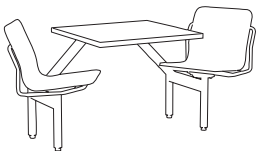

FLORIN CLUSTER SEATING

Florin perforated shell seats are swivel type with automatic return. Table tops have a perforated steel design. Florin cluster seating is ideal for higher education patio or outdoor dining applications.

DIMENSIONS

	4-SEAT CLUSTER
Seat Width:	16.5"
Seat Depth:	15.5"
Seat Height:	18"
Back Height:	34"
Table Height:	29"
Table Dimensions:	48" X 30"
Overall Width:	48" X 68"

Qty./Wt. Per Carton: 1 ea./150 lbs.

FLORIN 4-SEAT CLUSTER UNIT

Table Tops showing perforated design

FLORIN CLUSTER SPECIFICATIONS

Cluster Seat frames are .75" dia., 14 gauge steel tubing. Table tops are perforated steel. Seats are swivel type with automatic return. Cluster Frames: Florin's 4-Seat Cluster Unit frame and legs are made of 11 gauge tubular steel welded together. Cluster units are standard with four adjustable glides. Base mounts to top with 1/4"-20 machine screws into metal top.

MODEL/DESCRIPTION

LIST PRICING

Model W800/4 4-Seat Cluster Unit with Perforated Steel Top

4 SEAT CLUSTER
\$3829

Model W800/2 2-Seat Cluster Unit with Perforated Steel Top

2 SEAT CLUSTER
\$2370

OPTIONS

FLORIN II Open Back Option for Florin chair