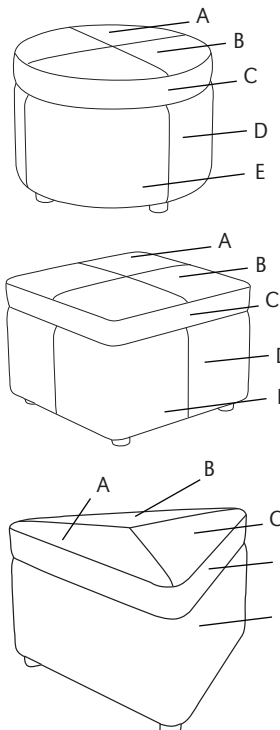

29" GEOMETRA TRIANGLE
WITH STANDARD 3 FABRIC DESIGN

36" GEOMETRA CIRCLE
WITH STANDARD 2 FABRIC DESIGN

24" GEOMETRA SQUARE
WITH STANDARD 2 FABRIC DESIGN

GEOMETRA GENERAL SPECIFICATIONS

- Frame** Frame assembly is constructed of solid and multiply hardwood milled on 4 sides to 1" thickness. No sag-springs are installed to prevent sagging and provide additional seat support. Each ottoman consists of two individual components bolted together.
- Upholstery** Geometra can be upholstered in choice of fabric, vinyl, crypton, leather or Customers Own Material. Seat foam is bonded to all sides of hardwood frame. Two fabric design is standard in square and circle ottomans and three fabric design is standard for triangle ottomans. Seat cushions are 4" graded, high resiliency block foam covered entirely with special bonded polyester fiber to protect final upholstery. NOTE: all adhesives used in ERG manufacturing are waterbased, non-toxic and 100% environmentally friendly.
- Glides** Benches come with factory installed, 2" nylon glides in Black.
- Warranty** ERG offers a lifetime warranty on all foam and frames.

ORDERING INFORMATION

To Order Please Specify:

- 1) Series Name
- 2) Model Number
- 3) Quantity
- 4) Fabric Grade and Number
- 5) Contrasting Fabric Grade and Number
- 6) Sketch for contrasting fabrics placement

Two Fabric Design

Due to the geometric design options it is necessary to include with your order a **sketch/layout** to specify which fabric is to be used on each area of the Geometra. Use the callouts shown to define fabric areas in your sketch.

Three Fabric Design for the triangle shape only

DIMENSIONS

	24"-Circle	30"-Circle	36"-Circle	24"-Sq.	29"-Sq.	29" Side Triangle
Overall Width:	24"	30"	36"	24"	29"	29"
Overall Depth:	24"	30"	36"	24"	29"	29"
Seat Height:	18"	18"	18"	18"	18"	18"
Qty./Wt. Per Carton:	1 ea./25 lbs.	35 lbs.	47 lbs.	32 lbs.	40 lbs.	25 lbs.