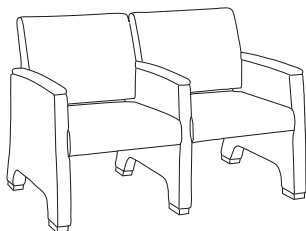

Qty./Wt. Per Carton: 1 ea./55 lbs. 1 ea./100 lbs 1 ea./100 lbs

2 SEAT LOUNGE

**MODEL/DESCRIPTION**

**LIST PRICING**

**3031 Montecito Arm Chair**  
Fully upholstered Armchair with wood legs and frame. Black polyurethane armcaps are standard.

COM Yardage: 2 Yds.

COM	GR1	VINYL GR2	VINYL GR3	VINYL GR4	GR5
\$1133	\$1231	\$1300	\$1369	\$1450	\$1530
GR6	GR7	GR8	GR9	GR10	LEA
\$1611	\$1691	\$1772	\$1852	\$1933	\$1971

**3032 Montecito 2 Seat Lounge**  
Fully upholstered 2 seat lounge with wood legs and frame. Black polyurethane armcaps are standard.

COM Yardage: 4 Yds

COM	GR1	VINYL GR2	VINYL GR3	VINYL GR4	GR5
\$2217	\$2301	\$2439	\$2577	\$2738	\$2899
GR6	GR7	GR8	GR9	GR10	LEA
\$3060	\$3221	\$3382	\$3543	\$3704	\$3781

**3033 Montecito 2 Seat Lounge with dividing arm**  
Fully upholstered 2 seat lounge with dividing arm, wood legs and frame. Black polyurethane armcaps are standard.

COM Yardage: 4 Yds

COM	GR1	VINYL GR2	VINYL GR3	VINYL GR4	GR5
\$2378	\$2473	\$2611	\$2749	\$2910	\$3071
GR6	GR7	GR8	GR9	GR10	LEA
\$3232	\$3393	\$3554	\$3715	\$3876	\$3957

**3034 Montecito 3 Seat Lounge with outside arms**  
Fully upholstered 3 seat lounge with wood legs and frame. Black polyurethane armcaps are standard.