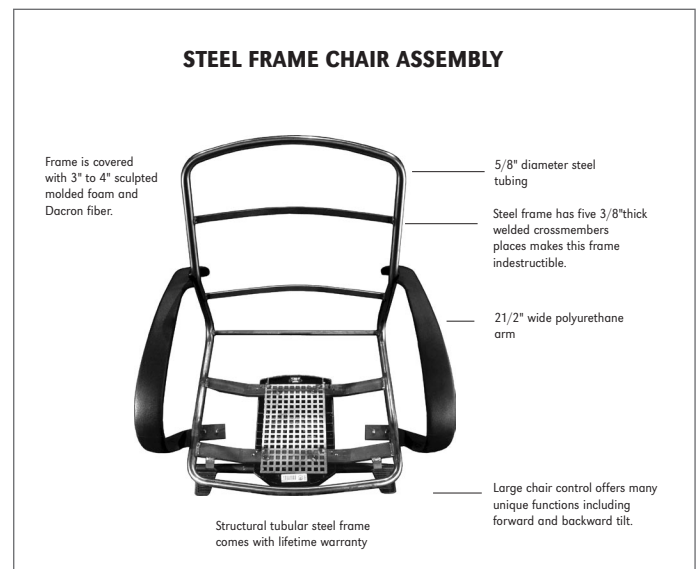

HIGH BACK MANAGERIAL

GIANT HIGH BACK EXECUTIVE

MEDIUM BACK CONFERENCE

MEDIUM BACK CONFERENCE W/ARMS

GENERAL PETRA SPECIFICATIONS

- Shell** Petra's inner frame is made of welded structural steel. Entire frame is then covered with contoured molded foam and finished with upholstery.
- Upholstery** Seats and backrest can be upholstered in choice of fabric, vinyl, crypton, leather or COM
- Base** 5-Star die cast aluminum base in black or optional chrome. Petra Series steel frames carry a life time warranty.
- Arms** Loop Arms are made of soft polyurethane in Black. All arm attachments are fully concealed.

Control Features for Petra:

- Control Features: For Models 2888, 2886
 - Control mechanism is made of heavy duty diecast aluminum, colored with black dioxide
 - Pneumatic height adjustment
 - Backward tilt 0°-26° - free float or lock into any position
 - Forward tilt 6° & locks
 - Tension Control knob
- Control Features: For Models 2810, 2820
 - Pneumatic height adjustment
 - Backward tilt - free float or lock into any position
 - Tension Control knob

- Finish** Black
- Casters** All Petra swivel chairs come with self locking casters.
- Shipped** Shipped K-D, some assembly required.

OPTIONS

- CA133 Fire Retardant Options: CODE: FR - add \$425 to list price per chair.
- Polished Chrome Base Code: PC - Add \$78 to list price
- Optional Glides: Code: GC - Add \$38 to list price

ORDERING INFORMATION

To Order Please Specify:

- 1) Series Name
- 2) Model Number
- 3) Quantity
- 4) Fabric Grade and Number
- 5) Optional Items

Subject to stock on hand.

DIMENSIONS

	CONFERENCE	ARMS- CONFERENCE	MANAGERIAL	GIANT EXECUTIVE
Seat Width:	20"	20"	22"	22"
Seat Depth:	18"	18"	19"	19"
Seat Height:	16-20"	16-20"	18-22"	18-22"
Back Height:	34.5-37.5"	34.5-37.5"	41-45"	41-45"
Arm Height:	N/A	25-29	26-30	26-30"
Overall Width:	20"	24"	26.5"	26.5"
Qty./Wt. Per Carton:	1 ea./40 Lbs.	45 Lbs.	50 lbs.	50 lbs.