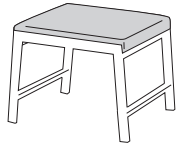

1-SEAT OTTOMAN BENCH
W/OPTIONAL SHELVING

1-SEAT OTTOMAN TABLE/BENCH
W/OPTIONAL SHELVING

3-SEAT BENCH

DIMENSIONS

	1 Seat	2-Seat	3-Seat
Overall Length:	26"	44"	68"
Overall Depth:	21"	20"	20"
Seat Height:	18"	18"	18"

Qty./Wt. Per Carton: 1 ea./45 lbs. 110 lbs. 150 lbs.

2-SEAT BENCH
W/OPTIONAL SHELVING

MODEL/DESCRIPTION

LIST PRICING

211 Toronto 1-Seat Ottoman
2" Upholstered Seat on Metal Frame
COM Yardage: 1 Yd.
Optional shelf: .75" thick laminated shelf:
CODE: SH100 - add \$195

COM	GR1	VINYL GR2	VINYL GR3	VINYL GR4	GR5
\$1365	\$1433	\$1504	\$1580	\$1659	\$1742
GR6	GR7	GR8	GR9	GR10	LEA
\$1846	\$1959	\$2079	\$2199	\$2330	\$2579

210 Toronto 1-Seat Bench/Table
2" thick Laminated Seat on Metal Frame
Optional shelf: .75" thick laminated shelf:
CODE: SH100 - add \$195