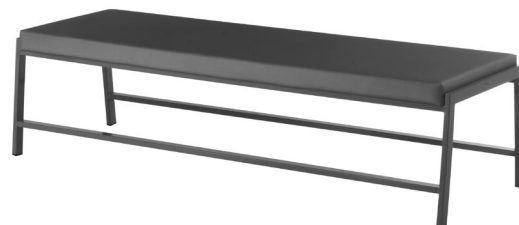

TORONTO BENCH

The Toronto Bench seating features one, two and three seat benches on metal frames. Optional shelf is available. Upholstered seats and laminate table benches offer endless finishing options in fabric, laminate and powder coat paints. Design a custom look every time.

1-SEAT OTTOMAN

2-SEAT BENCH

TORONTO GENERAL SPECIFICATIONS

- Frame** Frame assembly is constructed of .75" x 1.5" steel with taper frame legs. All welds are hand brazed and ground to perfection. Frames are powder coated in one of 24 standard finish colors. Bench seats have a 1" multi-ply wood support.
- Seat Upholstery** Choice of laminate or upholstered seat. For upholstery options choose from fabric, vinyl, crypton, leather or Customer's Own Material (COM). Upholstery: Seat foam is bonded to hardwood frame. Seat cushions are 2" graded, high resiliency block foam covered entirely with special bonded polyester fiber to protect final upholstery. ERG uses only waterbase glues and adhesives in all our upholstery process.
- Shelf** Shelf is .75" thickness MDF material covered on all sides with choice of laminate.
- Glides** Four nylon glides are installed on all benches
- Warranty** ERG offers a lifetime warranty on all foam and frames.

ERG offers 24 color choices for metal frame finishes. Please refer to page 11.

OPTIONS

- CA133 Fire Retardant Option: CODE: FR6 - add \$350 for 1-Seat; FR7 - add \$650 for 2-Seat; FR8 - add \$850 for 3-Seat bench to list price.
- Optional shelving: .75" Shelving: CODE: SH100 - add \$250 per ottoman, add \$325 per 2-seat bench, add \$435 per 3-seat bench.

1-SEAT OTTOMAN BENCH
W/OPTIONAL SHELVING

1-SEAT OTTOMAN TABLE/BENCH
W/OPTIONAL SHELVING

3-SEAT BENCH

DIMENSIONS

	1 Seat	2-Seat	3-Seat
Overall Length:	26"	44"	68"
Overall Depth:	21"	20"	20"
Seat Height:	18"	18"	18"