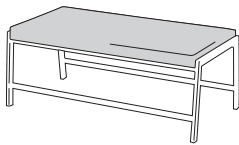

1-SEAT OTTOMAN BENCH
W/OPTIONAL SHELVING

1-SEAT OTTOMAN TABLE/BENCH
W/OPTIONAL SHELVING

3-SEAT BENCH

DIMENSIONS

	1 Seat	2-Seat	3-Seat
Overall Length:	26"	44"	68"
Overall Depth:	21"	20"	20"
Seat Height:	18"	18"	18"

Qty./Wt. Per Carton: 1 ea./45 lbs. 110 lbs. 150 lbs.

2-SEAT BENCH
W/OPTIONAL SHELVING

MODEL/DESCRIPTION

LIST PRICING

211 Toronto 1-Seat Ottoman
2" Upholstered Seat on Metal Frame
COM Yardage: 1 Yd.
Optional shelf: .75" thick laminated shelf:
CODE: SH100 - add \$195

COM	GR1	VINYL GR2	VINYL GR3	VINYL GR4	GR5
\$1365	\$1433	\$1504	\$1580	\$1659	\$1742
GR6	GR7	GR8	GR9	GR10	LEA
\$1846	\$1959	\$2079	\$2199	\$2330	\$2579

210 Toronto 1-Seat Bench/Table
2" thick Laminated Seat on Metal Frame
Optional shelf: .75" thick laminated shelf:
CODE: SH100 - add \$195

LAMINATE
\$1465

213 Toronto 2-Seat Bench
2" Upholstered Seat on Metal Frame
COM Yardage: 1.5 Yds.
Optional shelf:
.75" thick laminated shelf: CODE: SH100
- add \$270

COM	GR1	VINYL GR2	VINYL GR3	VINYL GR4	GR5
\$2150	\$2257	\$2370	\$2488	\$2613	\$2744
GR6	GR7	GR8	GR9	GR10	LEA
\$2908	\$3083	\$3268	\$3464	\$3671	\$4062