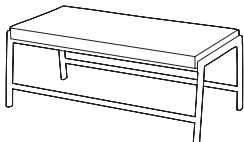

1-SEAT OTTOMAN BENCH
W/OPTIONAL SHELVING

1-SEAT OTTOMAN TABLE/BENCH
W/OPTIONAL SHELVING

3-SEAT BENCH

DIMENSIONS

	1 Seat	2-Seat	3-Seat
Overall Length:	26"	44"	68"
Overall Depth:	21"	20"	20"
Seat Height:	18"	18"	18"

Qty./Wt. Per Carton: 1 ea./45 lbs. 110 lbs. 150 lbs.

2-SEAT BENCH
W/OPTIONAL SHELVING

MODEL/DESCRIPTION

LIST PRICING

211 Toronto 1-Seat Ottoman
2" Upholstered Seat on Metal Frame
COM Yardage: 1 Yd.
Optional shelf: .75" thick laminated shelf:
CODE: SH100 - add \$195

COM	GR1	VINYL GR2	VINYL GR3	VINYL GR4	GR5
\$1365	\$1433	\$1504	\$1580	\$1659	\$1742
GR6	GR7	GR8	GR9	GR10	LEA
\$1846	\$1959	\$2079	\$2199	\$2330	\$2579

210 Toronto 1-Seat Bench/Table
2" thick Laminated Seat on Metal Frame
Optional shelf: .75" thick laminated shelf:
CODE: SH100 - add \$195

LAMINATE
\$1465

213 Toronto 2-Seat Bench
2" Upholstered Seat on Metal Frame
COM Yardage: 1.5 Yds.
Optional shelf:
.75" thick laminated shelf: CODE: SH100
- add \$270

COM	GR1	VINYL GR2	VINYL GR3	VINYL GR4	GR5
\$2150	\$2257	\$2370	\$2488	\$2613	\$2744
GR6	GR7	GR8	GR9	GR10	LEA
\$2908	\$3083	\$3268	\$3464	\$3671	\$4062