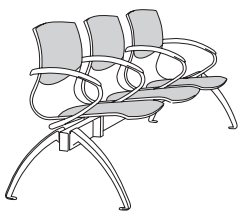

Model 354AB/B3/S 3-Seats, Beech Wood Shells with Upholstered Seat and Back Inserts on Arc Beam

COM Yardage: 2 Yards

COM	GR1	VINYL GR2	VINYL GR3	VINYL GR4	GR5
$4873	$5116	$5372	$5641	$5923	$6219
GR6	GR7	GR8	GR9	GR10	LEA
$6530	$6924	$7337	$7777	$8264	$9209

Shown with optional elliptical arms