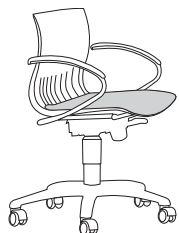

Model 340E/SI Swivel Task Chair with Seat Insert and Elliptical Arms
Nylon shell with upholstered seat insert on black 5-Star swivel base and casters with elliptical arms and black, grey or charcoal nylon arm caps.

COM	GR1	VINYL GR2	VINYL GR3	VINYL GR4	GR5
$731	$767	$805	$846	$888	$932
GR6	GR7	GR8	GR9	GR10	LEA
$988	$1048	$1117	$1247	$1322	$1380

COM Yardage: 0.75 Yard