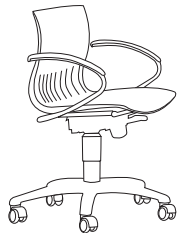

Model 340E Swivel Task Chair with Elliptical Arms with Black Nylon Arm Caps on Black Frame
Nylon shell on black 5-Star swivel base and casters with elliptical arms with black, grey or charcoal nylon arm caps.

NYLON SHELL					
$610