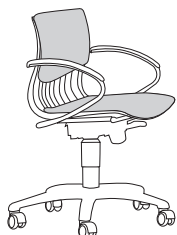

Model 340E/S Swivel Task Chair with Upholstered Inserts on Seat & Back and Elliptical Arms
Nylon shell with seat and back inserts on black 5-Star swivel base and casters with elliptical arms with black, grey or charcoal nylon arm caps.

COM	GR1	VINYL GR2	VINYL GR3	VINYL GR4	GR5
$831	$872	$916	$961	$1010	$1060
GR6	GR7	GR8	GR9	GR10	LEA
$1124	$1194	$1263	$1338	$1419	$1569

COM Yardage: 0.75 Yard