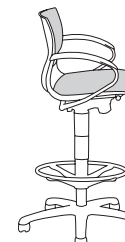

WEBBY TASK SERIES

The Webby Series swivel task chairs with nylon shell are available with elliptical arms, with upholstered seat insert and with upholstered inserts on seat and back. High chair kit available in two height extensions.

COM Yardage: 0.75 Yard

COM	GR1	VINYL GR2	VINYL GR3	VINYL GR4	GR5
\$755	\$792	\$832	\$874	\$917	\$963
GR6	GR7	GR8	GR9	GR10	LEA
\$1021	\$1082	\$1147	\$1216	\$1289	\$1425

Model 340HE Swivel Task Chair w/ Highchair Kit & Arms
Nylon shell with Highchair kit on black 5-Star swivel base, casters and arms with with black, grey or charcoal nylon arm caps.

NOTE: Specify 8" or 10" piston when ordering.

NYLON SHELL	
	\$772

Model 340HE/SI Swivel Task Chair w/ Highchair Kit, Arms & Seat Insert
Nylon shell with upholstered seat insert on black 5-Star swivel base with Highchair kit, casters and arms with black, grey or charcoal nylon arm caps.
NOTE: Specify 8" or 10" piston when ordering.

COM Yardage: 0.75 Yard

COM	GR1	VINYL GR2	VINYL GR3	VINYL GR4	GR5
\$892	\$936	\$983	\$1032	\$1084	\$1138
GR6	GR7	GR8	GR9	GR10	LEA
\$1195	\$1266	\$1342	\$1423	\$1508	\$1684

Model 340HE/S Swivel Task Chair w/Highchair Kit, Arms & Upholstered Inserts on Seat & Back
Nylon shell with seat and back inserts on 5-Star swivel base with Highchair kit, casters and arms with black, grey or charcoal nylon arm caps.
NOTE: Specify 8" or 10" piston when ordering.